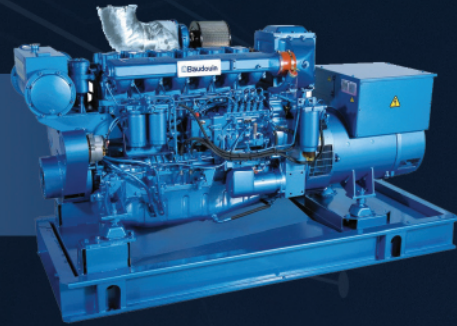

MOTEURS Baudouin

صناعة فرنسية French made

- تتراوح القدرات بين ١٠ ك.ف.أ إلى ٢٥٠٠ ك.ف.أ
- تعمل بشكل مستمر أو احتياطي على حسب رغبة العميل.
- يوجد نوعين (مفتوح أو بكتم صوت).
- قطع غيار متنوعة في الأسواق السعودية.
- تتميز بكفاءة الأداء ، التحمل الشاق ، العمر الطويل ، استهلاك الوقود المنخفض والأسعار التنافسية